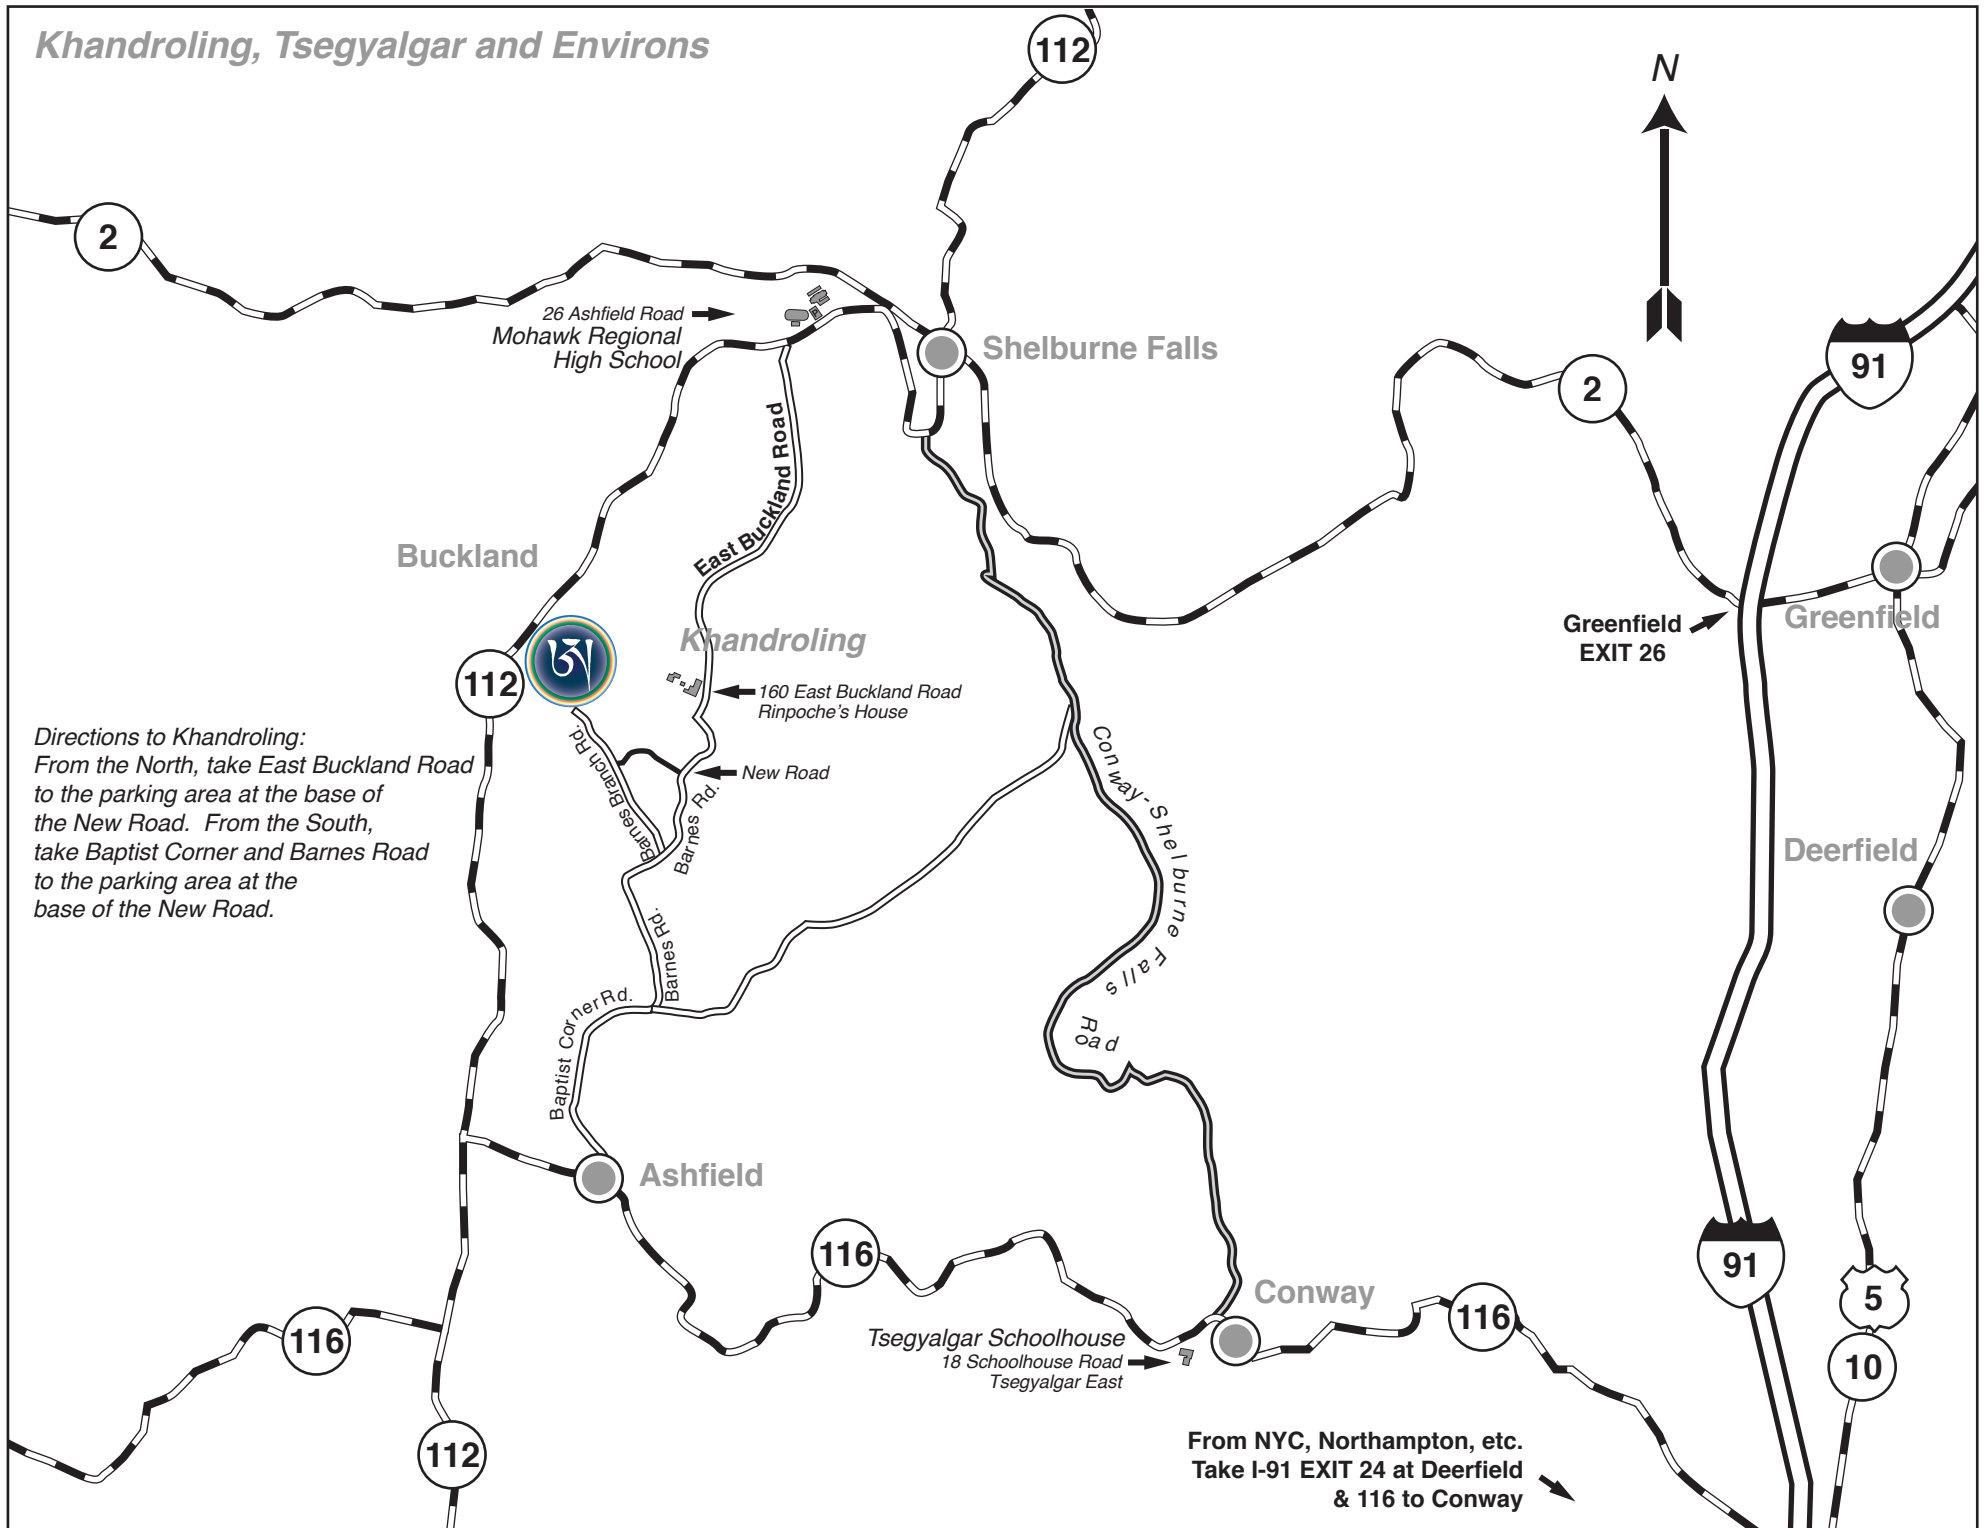

Khandroling, Tsegyalgar and Environs

Directions to Khandroling:
From the North, take East Buckland Road to the parking area at the base of the New Road. From the South, take Baptist Corner and Barnes Road to the parking area at the base of the New Road.

From NYC, Northampton, etc.
Take I-91 EXIT 24 at Deerfield
& 116 to Conway